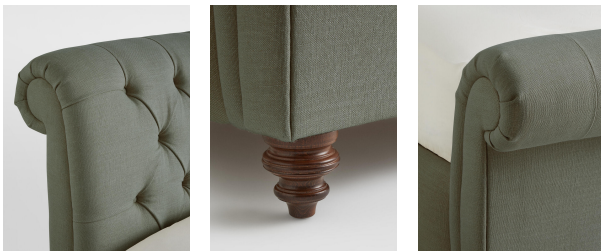

Foxcote Bed, Super King, Linen Loden

£3,995 Regular

£3,396 SOHO HOME+

Sizes

Double, Emperor, King, Super King

Available in

- | | |
|---|--|
|  Linen Antelope |  Linen Dahlia |
|  Linen Dark Navy |  Linen Light Grey |
|  Linen Loden |  Linen Natural |
|  Velvet Burgundy |  Velvet Cream |
|  Velvet Forest |  Velvet Lichen |
|  Velvet Navy |  Velvet Ochre |
|  Velvet Rose Water |  Velvet Rust |
|  Velvet Slate |  Velvet Teal |

Product details

Our Foxcote bed references the cosy style of the cabins at Soho Farmhouse. The traditional scrolled sleigh bedstead is upholstered in linen for a relaxed rustic feel, while its cushioned Chesterfield-style headboard brings extra comfort.

- Linen super king bed
- Sleigh bedstead
- Scrolled headboard and footboard
- Chesterfield-style deep buttoned detailing
- Turned wooden feet
- Seen in the bedrooms at Soho Farmhouse
- Available in velvet and linen
- Mattress is not included and can be purchased separately

Dimensions

H121 x W195 x D261cm / H48 x W77 x D103"

Weight

125kg / 275.6lbs

Details

Headboard height: 110cm

Under bed clearance: 11cm

Removable legs: No