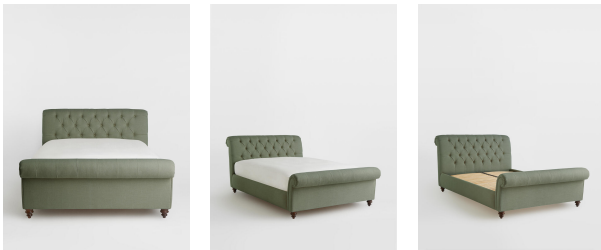

Foxcote Bed, Super King, Linen Loden

£3,995 Regular

£3,396 SOHO HOME+

Sizes

Double, Emperor, King, Super King

Available in

- | | |
|---|--|
|  Linen Antelope |  Linen Dahlia |
|  Linen Dark Navy |  Linen Light Grey |
|  Linen Loden |  Linen Natural |
|  Velvet Burgundy |  Velvet Cream |
|  Velvet Forest |  Velvet Lichen |
|  Velvet Navy |  Velvet Ochre |
|  Velvet Rose Water |  Velvet Rust |
|  Velvet Slate |  Velvet Teal |

Product details

Our Foxcote bed references the cosy style of the cabins at Soho Farmhouse. The traditional scrolled sleigh bedstead is upholstered in linen for a relaxed rustic feel, while its cushioned Chesterfield-style headboard brings extra comfort.

- Linen super king bed
- Sleigh bedstead
- Scrolled headboard and footboard
- Chesterfield-style deep buttoned detailing
- Turned wooden feet
- Seen in the bedrooms at Soho Farmhouse
- Available in velvet and linen
- Mattress is not included and can be purchased separately

Dimensions

H121 x W195 x D261cm / H48 x W77 x D103"

Weight

125kg / 275.6lbs

Details

Headboard height: 110cm

Under bed clearance: 11cm

Removable legs: No