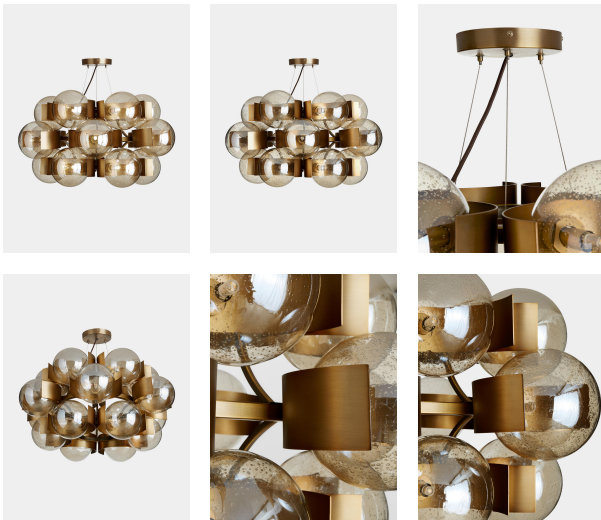

Allis Chandelier, Large

£1,495 Regular

£1,271 Membership

Product details

Featuring 18 tinted glass globes on an antique brass frame, the Allis large chandelier is our rendition of the vintage-style lighting in The Allis restaurant at White City House. Antique brass-plated metal frames elevate the champagne-tinted glass globes, which feature tiny bubbles that cast shadows and create subtle texture.

Large pendant light with 18 glass globes
Champagne-tinted globes with bubbles throughout the glass
Antique brass metal frames behind globes
Adjustable height Requires 18 x G9 / 28W max bulbs
Inspired by the lighting at White City House

Dimensions

H140 x W81 x D73cm / H55.1 x W31.9 x D28.7"

Weight

19.5kg / 43lbs

Details

Material: Metal and Glass

Cable & Ceiling Rose

Cable Length: 1m