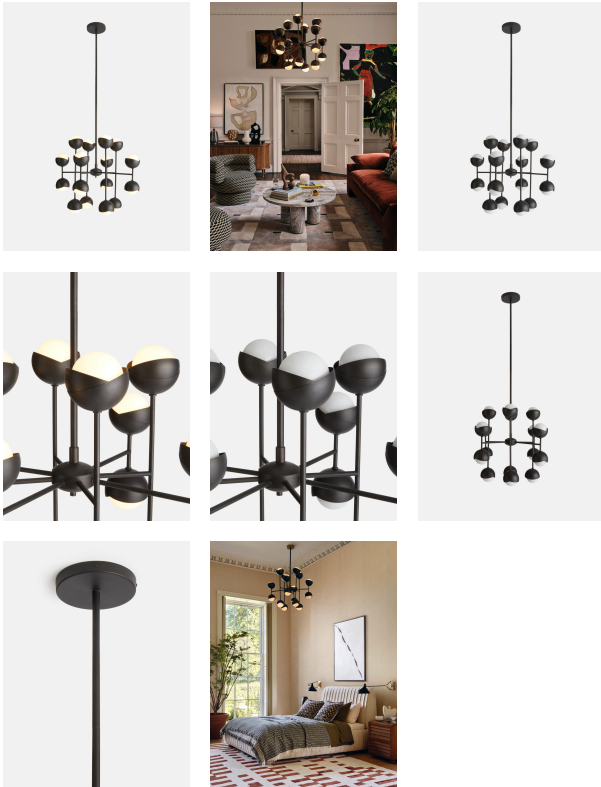

## Seed Chandelier, Blackened Brass

£1,295 Regular

£1,101 Membership

### Product details

The lighting schemes in White City House and 180 House formed the inspiration for the Seed chandelier. Comprising a cluster of bisected orbs in plated blackened brass, the chandelier serves as a versatile lighting option that is suited to both narrow hallways and expansive living areas. Chandelier with multiple bulbs Plated blackened brass orbs and frame Adjustable pole kit included Requires 16 x G9 / 28W max bulbs Inspired by White City House and 180 House

### Dimensions

H161 x W56 x D56cm / H63.4 x W22 x D22"

## Details

Material: Blackened Metal and Glass

Cable & Ceiling Rose

Height Adjustable: Yes

Minimum Height: 71cm

Maximum Height: 161cm

Ceiling Rose Diameter: 17cm

Bulb Specification :