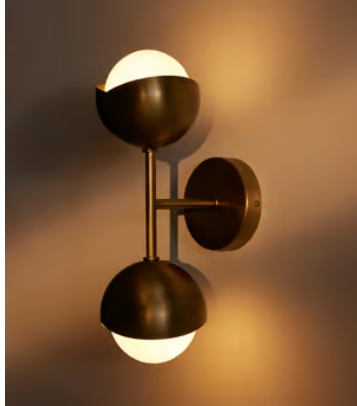

SOHO HOME

Seed Wall Light Antique Brass

£195 Regular price

£166 Member price

The lighting schemes in White City House and 180 House formed the inspiration for the Seed wall sconce. Comprising two bisected orbs in antique brass plating, the wall sconce serves as a versatile lighting option that is suited to both narrow hallways and expansive living areas.

Dimensions

Dimensions: H31 x W12 x D18cm / H12.2 x W4.7 x D7.1"

Weight: 1kg / 2.2lbs

Packaged dimensions: H34 x W16 x D35cm / H13.4 x W6.3 x D13.8"

Packaged weight: 1kg / 2.2lbs

Details

Assembly required: Yes, specialist