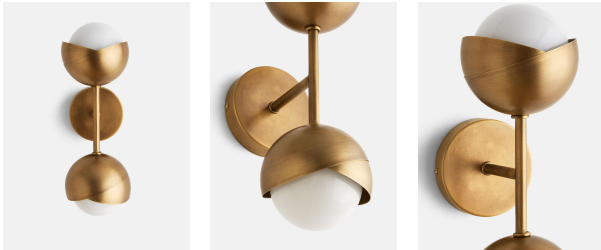

## Seed Wall Sconce, Antique Brass

£195 Regular

£166 Membership

### Product details

The lighting schemes in White City House and 180 House formed the inspiration for the Seed wall sconce. Comprising two bisected orbs in antique brass plating, the wall sconce serves as a versatile lighting option that is suited to both narrow hallways and expansive living areas. Seed wall sconce Antique brass plating Requires two x G9 / 28W max. bulbs Inspired by White City House and 180 House

### Dimensions

H31 x W12 x D18cm / H12.2 x W4.7 x D7.1"

## Details

Material: Glass and Metal

Cable & Ceiling Rose

Height Adjustable: No

Ceiling Rose Diameter: 10cm

Bulb Specification

Bulb(s) Included: No

Bulb Required: 2 / G9 / 28W Maximum