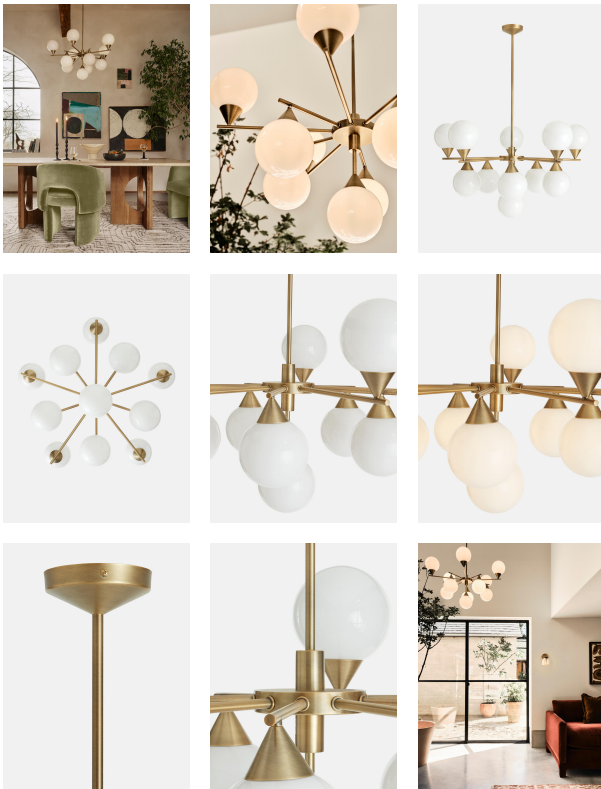

Spindle Chandelier

£1,950 Regular

£1,658 Membership

Product details

The Spindle chandelier is a structural piece with a plated antique brass frame and milky white glass orbs. Place it above a dining table to recreate the ambient glow in the club spaces at White City House.

Plated antique brass
Milky white glass globes
Requires 11 x E14 / 5W max bulbs
Inspired by White City House

Dimensions

H133 x W90 x D90cm / H52.4 x W35.4 x D35.4"

Weight

8.2kg / 18.1lbs

Details

Material: Plated Brass and Glass

Cable & Ceiling Rose

Cable Length: 20cm

Height Adjustable: Yes

Minimum Height: 73.3cm

Maximum Height: 133cm

Ceiling Rose Diameter: 11cm

Bulb Specification

Bulb(s) Included: No