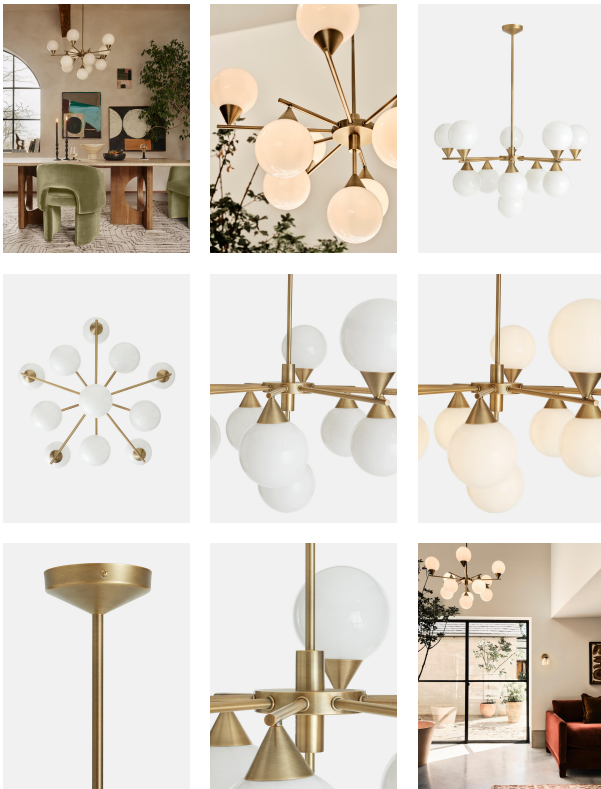

Spindle Chandelier

£1,365

Regular

£1,092

Membership

Product details

The Spindle chandelier is a structural piece with a plated antique brass frame and milky white glass orbs. Place it above a dining table to recreate the ambient glow in the club spaces at White City House.

- Plated antique brass
- Milky white glass globes
- Requires 11 x E14 / 5W max bulbs
- Inspired by White City House

Dimensions

Product dimensions: H133 x W90 x D90cm / H52.4 x W35.4 x D35.4"

Product weight: 8kg / 17.6lbs

Packaged or boxed dimensions: H86 x W86 x D83cm / H33.9 x W33.9 x D32.7"

Packaged or boxed weight: 15kg / 33.1lbs

Details

Material: Plated Brass and Glass

Cable & Ceiling Rose

Cable Length: 20cm

Height Adjustable: Yes