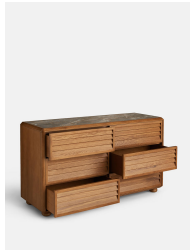

Lucia Six Drawer Dresser, Michelangelo Marble

£2,995

Regular

£2,546

Membership

Product details

A honed Michelangelo marble top sourced from Pakistan makes every one of our oak Lucia dressers one of a kind. Inspired by Soho House Rome, its louvre slatted design features six dovetail soft-close drawers with hidden recessed handles to stow away all your essentials in modern and functional style. Resting on bun legs with real brass detail, pair with other items from the Lucia range, including the three-drawer dresser.

- Oak wood dresser
- Brass inlay top with honed Michelangelo marble, sourced from Pakistan
- Louvre slatted fronts
- Hidden recessed handles
- Dovetail soft-close drawers
- Bun legs with real brass detail
- Inspired by Soho House Rome

[Shop more of our Lucia Michelangelo range here](#)

Dimensions

Product dimensions: H91 x W150 x D51cm / H35.8 x W59.1 x D20.1"

Product weight: 136kg / 299.8lbs

Packaged or boxed dimensions: H115 x W159 x D60cm / H45.3 x W62.6 x D23.6"