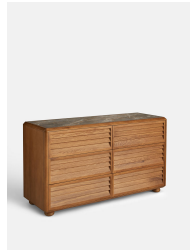

Lucia Six Drawer Dresser, Michelangelo Marble

£2,995

Regular

£2,546

Membership

Product details

A honed Michelangelo marble top sourced from Pakistan makes every one of our oak Lucia dressers one of a kind. Inspired by Soho House Rome, its louvre slatted design features six dovetail soft-close drawers with hidden recessed handles to stow away all your essentials in modern and functional style. Resting on bun legs with real brass detail, pair with other items from the Lucia range, including the three-drawer dresser.

- Oak wood dresser
- Brass inlay top with honed Michelangelo marble, sourced from Pakistan
- Louvre slatted fronts
- Hidden recessed handles
- Dovetail soft-close drawers
- Bun legs with real brass detail
- Inspired by Soho House Rome

[Shop more of our Lucia Michelangelo range here](#)

Dimensions

Product dimensions: H91 x W150 x D51cm / H35.8 x W59.1 x D20.1"

Product weight: 136kg / 299.8lbs

Packaged or boxed dimensions: H115 x W159 x D60cm / H45.3 x W62.6 x D23.6"