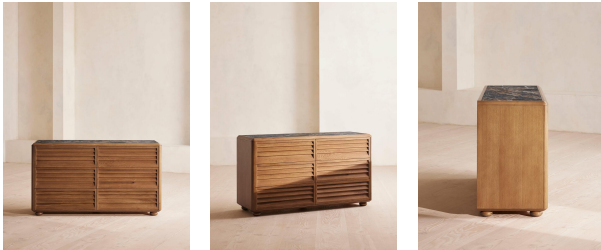

Lucia Six Drawer Dresser, Michelangelo Marble

£2,995

Regular

£2,546

Membership

Product details

A honed Michelangelo marble top sourced from Pakistan makes every one of our oak Lucia dressers one of a kind. Inspired by Soho House Rome, its louvre slatted design features six dovetail soft-close drawers with hidden recessed handles to stow away all your essentials in modern and functional style. Resting on bun legs with real brass detail, pair with other items from the Lucia range, including the three-drawer dresser.

- Oak wood dresser
- Brass inlay top with honed Michelangelo marble, sourced from Pakistan
- Louvre slatted fronts
- Hidden recessed handles
- Dovetail soft-close drawers
- Bun legs with real brass detail
- Inspired by Soho House Rome

[Shop more of our Lucia Michelangelo range here](#)

Dimensions

Product dimensions: H91 x W150 x D51cm / H35.8 x W59.1 x D20.1"

Product weight: 136kg / 299.8lbs

Packaged or boxed dimensions: H115 x W159 x D60cm / H45.3 x W62.6 x D23.6"