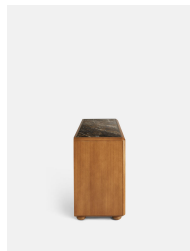

Lucia Six Drawer Dresser, Michelangelo Marble

£2,995

Regular

£2,546

Membership

Product details

A honed Michelangelo marble top sourced from Pakistan makes every one of our oak Lucia dressers one of a kind. Inspired by Soho House Rome, its louvre slatted design features six dovetail soft-close drawers with hidden recessed handles to stow away all your essentials in modern and functional style. Resting on bun legs with real brass detail, pair with other items from the Lucia range, including the three-drawer dresser.

- Oak wood dresser
- Brass inlay top with honed Michelangelo marble, sourced from Pakistan
- Louvre slatted fronts
- Hidden recessed handles
- Dovetail soft-close drawers
- Bun legs with real brass detail
- Inspired by Soho House Rome

[Shop more of our Lucia Michelangelo range here](#)

Dimensions

Product dimensions: H91 x W150 x D51cm / H35.8 x W59.1 x D20.1"

Product weight: 136kg / 299.8lbs

Packaged or boxed dimensions: H115 x W159 x D60cm / H45.3 x W62.6 x D23.6"