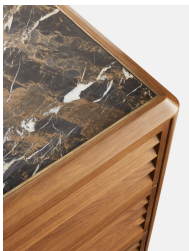

Dimensions

Product dimensions: H91 x W150 x D51cm / H35.8 x W59.1 x D20.1"

Product weight: 136kg / 299.8lbs

Packaged or boxed dimensions: H115 x W159 x D60cm / H45.3 x W62.6 x D23.6"

Packaged or boxed weight: 164kg / 361.6lbs