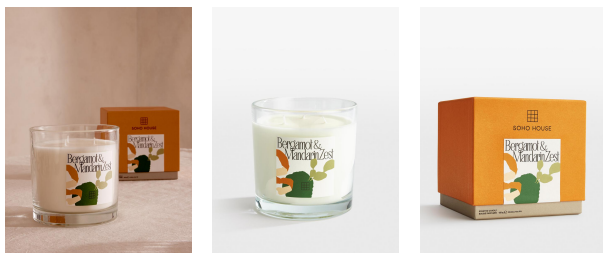

## Limited Edition Bassett Bergamot & Mandarin Zest Candle, 650g

\$85 Regular

\$72 Membership

### Product details

Our large, limited-edition Bergamot & Mandarin Zest Bassett candle recalls mornings overlooking the Mediterranean Sea at the terrace in Little Beach House Barcelona, with fresh citrus notes of Bergamot, Lime and Mandarin with Jasmine, Neroli, and Smoky Musk. The glass vessel features a bespoke label designed by our in-house creative team, with abstract motifs referencing visual artist, Henri Matisse.