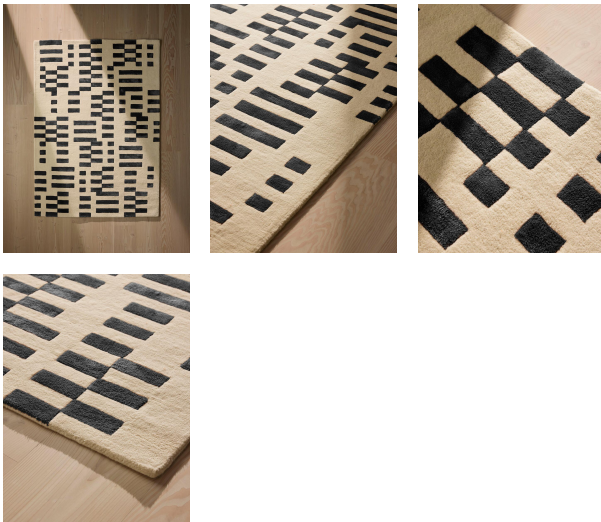

Raya Rug Black, 300 X 420cm

£4,495

Regular

£3,821

Membership

Sizes

170 x 240cm, 200 x 300cm, 270 x 360cm, 20 x 30cm (Swatch)

Product details

Referencing the graphic geometrics at White City House, the Raya rug features an irregular, bold linear pattern designed by our in-house team. The hand-drawn pattern has been transferred onto the rug using a hand-tufting technique, with a contrasting wool and viscose pile to create interesting texture and sheen. Place the rug under a sofa, bed or dining table to echo the vintage-inspired styles seen at our west London House.

- Wool and viscose rug
- Bold geometric design
- Hand-drawn geometric pattern
- Designed in-house
- Available in four sizes
- Available in Black and Rust
- Inspired by White City House

Dimensions

Product dimensions: H300 x W420 x D3cm / H9'10" x W13'9" x D1"

Care instructions: Vacuum regularly on a low setting. Do not use heavy duty vacuums. Blot spills Immediately.

Composition: 55% Wool, 45% Viscose

Handmade: Yes

Pile: Wool/Viscose

Rug style: Geometric