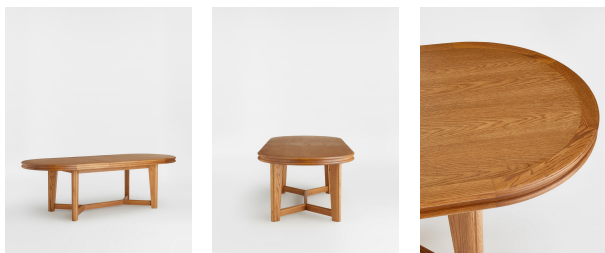

Dimensions

Product dimensions: H75 x W200 x D100cm / H30 x W79 x D39"

Product weight: 90kg / 198.4lbs

Number of boxes: 2

* Box 1 : H12 x W72 x D144cm / H4.7 x W28.3 x D56.7"

* Box 2 : H21 x W110 x D209cm / H8.3 x W43.3 x D82.3"