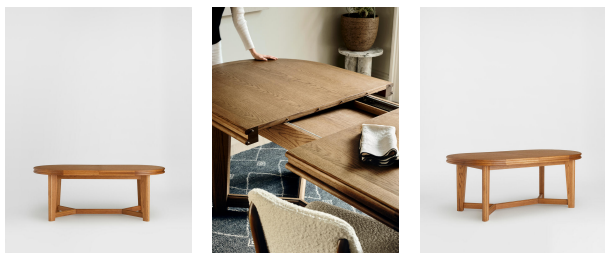

Foxbury Extendable Dining Table

£1,795

Regular

£1,436

Membership

Product details

Referencing the wooden furniture seen at Soho House 76 Dean Street, our Foxbury dining table has a solid oak base with a defined edge and butterfly extension mechanism, which can be used to seat six to eight people. Pair with our Dean Street boucle dining chairs.

- Solid oak dining table
- Defined edge detail
- Extended table
- Butterfly extension mechanism
- Seats six to eight people
- Inspired by Soho House 76 Dean Street

Dimensions

Product dimensions: H75 x W200 x D100cm / H30 x W79 x D39"