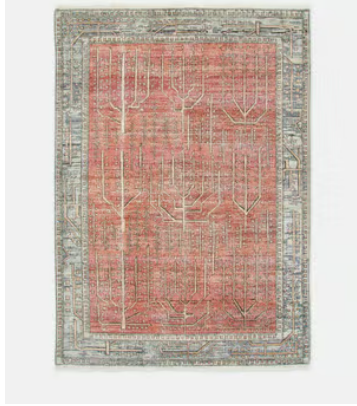

SOHO HOME

Jaipur Rug Rust, 365 x 460cm

~~£14,995~~ **£11,246** Regular price

~~£12,746~~ **£8,997** Member price

Inspired by classic Persian rugs, our Jaipur style is hand-knotted in India from 100% wool pile. Intricate leaves and line-drawn motifs are layered onto a rust base with a border in tonal blue and pink. The rug has a worn, vintage-style finish to create a lived-in feel, reminiscent of the styles seen throughout Soho House Mumbai.

Dimensions

Dimensions: H365 x W450 x D3cm / H11'11" x W14'9" x D1"

Weight: 30kg / 66.1lbs

Packaged dimensions: H365 x W34 x D34cm / H143.7 x W13.4 x D13.4"

Packaged weight: 30kg / 66.1lbs

Details

Rug style: Classic

Technique: Hand Knotted

Available in 2 sizes

365 x 460cm (H365 x W450 x D3cm / H11'11" x W14'9" x D1")

20 x 30cm (Swatch) (H20 x W30 x D1cm / H7" x W11" x D0.4")