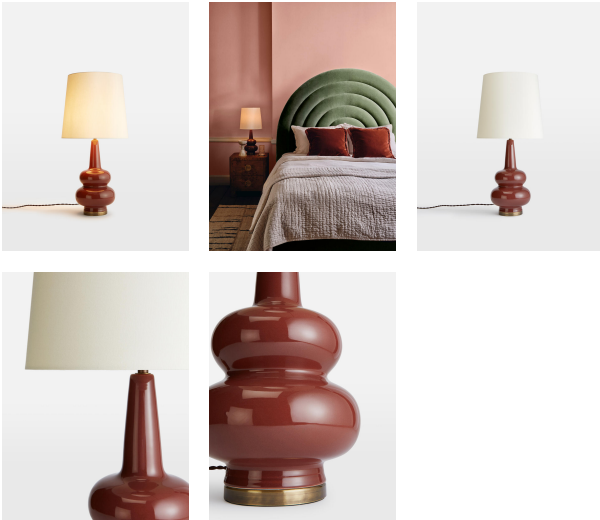

Weight

1.76kg / 3.9lbs