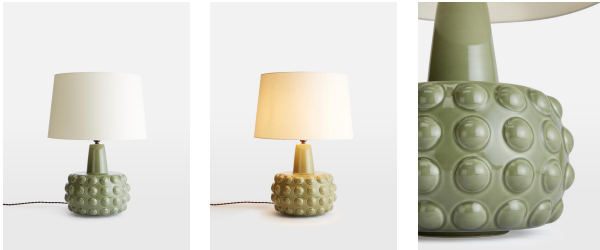

Faro Table Green

£395 Regular

£336 Membership

Available in

Green

Mustard

Oatmeal

Product details

The Faro ceramic table lamp is handcrafted in Portugal and characterised by a short, rounded base with oversized, dotted detail. Washed with an artisanal glaze, this dimmable lamp is complete with a soft, natural linen shade. Pair two together to create an ambient glow, reminiscent of the bedroom lamps in Soho House Rome.

- Ceramic table lamp
- Dimmable
- Linen shade
- Glazed rounded base with textured dots
- Requires one x E27/ 60W bulb Maximum
- Made in Portugal
- Inspired by Soho House Rome

Dimensions

H37.5 x W26.8 x D26.8cm / H14.8 x W10.6 x D10.6"

Weight

2.43kg / 5.4lbs

Details

Material: Brass, Wood and Ceramic

Bulb Specification

Bulb(s) Included: No

Bulb required: 1 / E27 / 60W Maximum

Assembly & Technical