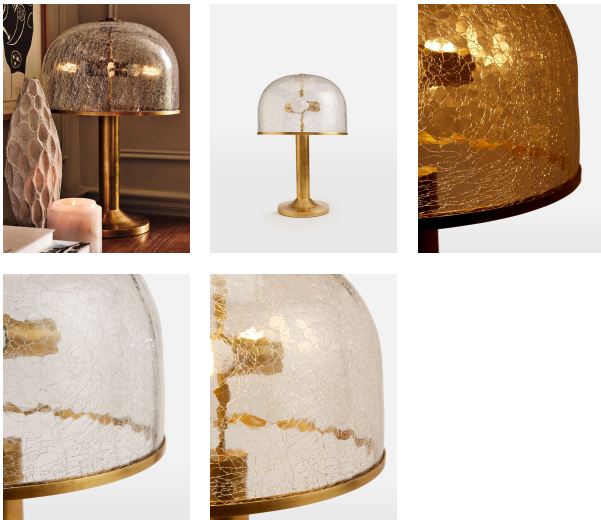

Raphael Table Lamp

£645 Regular

£516 Membership

Product details

The Raphael table lamp creates atmospheric light in your living area and is inspired by 180 House. A mouth-blown, crackled glass shade is anchored with a solid brass pole and base, also known as raw or uncoated brass. Ours has an antique finish and has been left unsealed. It therefore ages over time to create a beautiful patina that adds character to new and old homes alike. This sturdy table lamp is guaranteed to make a statement.

- Mouth-blown, crackled glass shade
- Sturdy solid brass base and frame
- Pair with the Raphael floor lamp
- Creates atmospheric light
- Inspired by 180 House

Dimensions

Product dimensions: H66.3 x W23 x D39cm / H26.1 x W9.1 x D15.4"