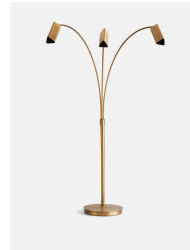

SOHO HOME

Selina Multi-head Floor Lamp

£1,495 Regular

£1,271 Membership

Product details

The Selina floor lamp is designed with a solid brass base, also known as raw or uncoated brass. Ours is brushed to give the lamp its antique feel, and is left without a protective coating. It therefore ages over time to develop a beautiful patina that adds character to new and old homes alike. Triangular shades unfurl outwards to create directional lighting for a standout effect.

Display this floor lamp in an open living area, office or bedroom to echo the ambient lighting styles at 180 House.

Antique solid brass Sturdy solid brass frame
Directional shades Task heads Requires three x E12/ 6W max/ Type B LED dimmable bulbs Inspired by 180 House

Dimensions

H180 x W36 x D137cm / H70.9 x W14.2 x D53.9"

Weight

22.5kg / 49.6lbs

Details

Material: Brass

Bulb Specification

Bulb(s)Included: No