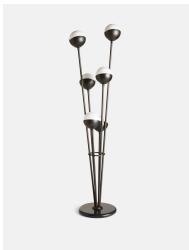

Seed Floor Lamp, Black

£695 Regular

£556 Membership

Product details

The lighting schemes in White City House and 180 House formed the inspiration for our Seed floor lamp, which features a cluster of bisected orbs connected to a raw brass frame. Ours is brushed to give the lamp its antique aesthetic, and is left without a protective coating. It therefore ages over time and develops a beautiful patina that adds character to new and old homes alike. Grounded by a honed Italian marble base, this floor lamp serves as a versatile lighting option for both narrow hallways and expansive living areas.

Raw blackened brass frame
Raw blackened brass and glass shades
Brushed finish for an antique feel
Honed Italian marble base
Requires six x E12/2W max/ Pygmy LED dimmable bulbs
Pair with the Seed chandelier
Inspired by White City House and 180 House

Dimensions

H175 x W36 x D36cm / H68.9 x W14.2 x D14.2"

Weight

17.6kg / 38.8lbs