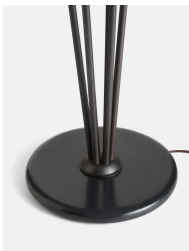

Seed Floor Lamp, Black

£695 Regular

£556 Membership

Product details

The lighting schemes in White City House and 180 House formed the inspiration for our Seed floor lamp, which features a cluster of bisected orbs connected to a raw brass frame. Ours is brushed to give the lamp its antique aesthetic, and is left without a protective coating. It therefore ages over time and develops a beautiful patina that adds character to new and old homes alike. Grounded by a honed Italian marble base, this floor lamp serves as a versatile lighting option for both narrow hallways and expansive living areas.

Raw blackened brass frame
Raw blackened brass and glass shades
Brushed finish for an antique feel
Honed Italian marble base
Requires six x E12/2W max/ Pygmy LED dimmable bulbs
Pair with the Seed chandelier
Inspired by White City House and 180 House

Dimensions

H175 x W36 x D36cm / H68.9 x W14.2 x D14.2"

Weight

17.6kg / 38.8lbs