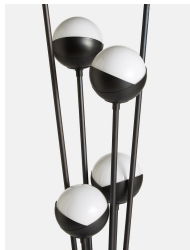

Seed Floor Lamp, Black

£695 Regular

£556 Membership

Product details

The lighting schemes in White City House and 180 House formed the inspiration for our Seed floor lamp, which features a cluster of bisected orbs connected to a raw brass frame. Ours is brushed to give the lamp its antique aesthetic, and is left without a protective coating. It therefore ages over time and develops a beautiful patina that adds character to new and old homes alike. Grounded by a honed Italian marble base, this floor lamp serves as a versatile lighting option for both narrow hallways and expansive living areas.

Raw blackened brass frame
Raw blackened brass and glass shades
Brushed finish for an antique feel
Honed Italian marble base
Requires six x E12/2W max/ Pygmy LED dimmable bulbs
Pair with the Seed chandelier
Inspired by White City House and 180 House

Dimensions

H175 x W36 x D36cm / H68.9 x W14.2 x D14.2"

Weight

17.6kg / 38.8lbs