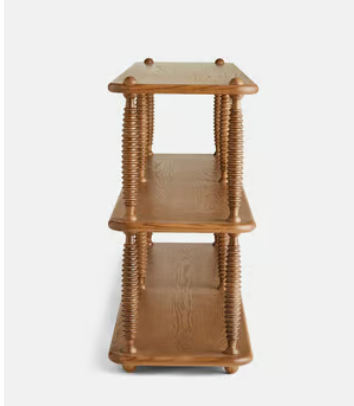

SOHO HOME

Cleo Shelving

£1,595 Regular price

£1,356 Member price

A low, free-standing silhouette carved from solid oak, designed to be used as shelving or as a room divider.

Inspired by the Bari floor lamp, which is seen illuminating the rooms and social spaces in Soho House Hong Kong, the Cleo shelving unit has the same turned spindle supports. Carved from solid oak, it's designed for displaying books, plants and other decorative items.

Dimensions

Dimensions: H81 x W180 x D40cm / H31.9 x W70.9 x D15.7"

Weight: 42kg / 92.6lbs

Packaged dimensions: H86 x W188 x D48cm / H33.9 x W74 x D18.9"

Packaged weight: 54kg / 119lbs

Details

Adjustable shelf?: No

Assembly required: No

Clearance: 67cm

Feet: Plastic glide

Frame: Solid Red Oak

Material: Solid red oak and MDF

Removable legs: No

Shelf dimensions: H34 x W80 x D40cm

Care instructions: Dust often using a clean, soft, dry and lint-free cloth. Blot spills immediately and wipe with a clean, damp, cloth. We do not recommend the use of chemical cleansers, abrasives or furniture polish. Avoid contact with water and other liquids.