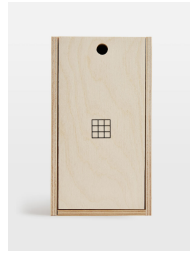

Lady A Novelty Decoration

£60 Regular

£51 Membership

Product details

Add a touch of kitsch style to your place setting with our new Lady A bauble. Inspired by iconic Soho House novelties, including Greek Street and Soho Farmhouse milk floats, the ornament is crafted from hand-painted glass and cleverly formed into our signature Lady A rosé. Gift it to a rosé lover, or keep it for yourself and pair with other Soho House memorabilia to bring festive fun to your decor.

Lady A rosé novelty decoration
Hand-painted glass
Other novelty ornaments available
Ribbon not included
Presented in a keepsake plywood box
Gold-tone tag with Soho House branding
Inspired by Soho House novelties

Dimensions

H13 x W3.7 x D3.7cm / H5.1 x W1.5 x D3.7"

Weight

0.03kg / 0.1lbs

Details

Material: Glass

Care Instructions: Hand clean only

Ribbon not included