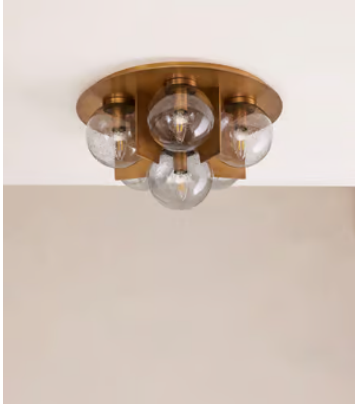

SOHO HOME

Lois Flush

£795 Regular price

£676 Member price

Our Lois flush light features six smoked bubble glass globes in a cluster formation, each intersected with plated antique brass panels. Inspired by White City House, it adds a vintage touch to either your dining room, living room or hallway, while emitting a warm and inviting glow. Ideal for smaller spaces and lower ceiling heights.

Bulb required: e27

Bulb style: e27

Bulb(s) included: No

Ceiling rose diameter: 43.4cm

Dimmable: Yes, please consult a qualified electrician regarding compatible bulbs for your dimmer switch system

Electrician required: Yes