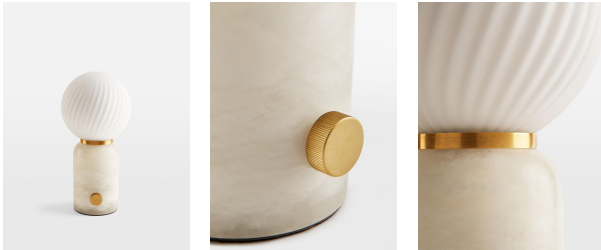

Alabaster Swirl Table Lamp

£245

Regular

£196

Membership

Product details

Inspired by vintage Murano glass designs from the 1960s and the interiors at DUMBO House in Brooklyn, the Alabaster swirl lamp is topped with a spiral-cut globe shade. The base is carved from solid alabaster, which is characterised by natural fissures and veining, making each piece truly original. The antique brass dimmer switch allows you to create a strong light or soft glow to suit your mood.

Spiral-cut frosted glass globe shade
Carved solid alabaster base with distinctive veining
Natural variations and veining in the stone make each lamp unique
Antique brass dimmer switch
Inspired by DUMBO House

Dimensions

H30.3 x W15 x D15cm / H11.9 x W5.9 x D5.9"

Weight

3kg / 6.6lbs

Details

Bulb required: 1 /E14/ 6W Maximum

Bulb style: Tala 4W Candle LED