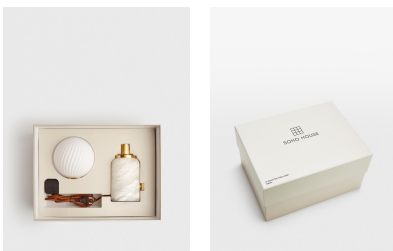

Alabaster Swirl Table Lamp

£245

Regular

£196

Membership

Product details

Inspired by vintage Murano glass designs from the 1960s and the interiors at DUMBO House in Brooklyn, the Alabaster swirl lamp is topped with a spiral-cut globe shade. The base is carved from solid alabaster, which is characterised by natural fissures and veining, making each piece truly original. The antique brass dimmer switch allows you to create a strong light or soft glow to suit your mood.

- Spiral-cut frosted glass globe shade
- Carved solid alabaster base with distinctive veining
- Natural variations and veining in the stone make each lamp unique
- Antique brass dimmer switch
- Inspired by DUMBO House

Dimensions

Product dimensions: H30.3 x W15 x D15cm / H11.9 x W5.9 x D5.9"

Product weight: 3kg / 6.6lbs

Packaged or boxed dimensions: H34 x W33 x D52cm / H13.4 x W13 x D20.5"

Packaged or boxed weight: 4.3kg / 9.5lbs