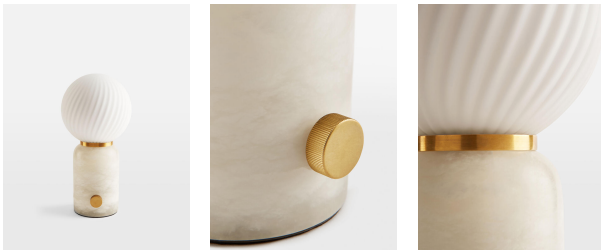

Alabaster Swirl Table Lamp

£245

Regular

£196

Membership

Product details

Inspired by vintage Murano glass designs from the 1960s and the interiors at DUMBO House in Brooklyn, the Alabaster swirl lamp is topped with a spiral-cut globe shade. The base is carved from solid alabaster, which is characterised by natural fissures and veining, making each piece truly original. The antique brass dimmer switch allows you to create a strong light or soft glow to suit your mood.

- Spiral-cut frosted glass globe shade
- Carved solid alabaster base with distinctive veining
- Natural variations and veining in the stone make each lamp unique
- Antique brass dimmer switch
- Inspired by DUMBO House

Dimensions

Product dimensions: H30.3 x W15 x D15cm / H11.9 x W5.9 x D5.9"

Product weight: 3kg / 6.6lbs

Packaged or boxed dimensions: H34 x W33 x D52cm / H13.4 x W13 x D20.5"

Packaged or boxed weight: 4.3kg / 9.5lbs

Details

Bulb required: 1 /E14/ 6W Maximum

Bulb style: Tala 4W Candle LED