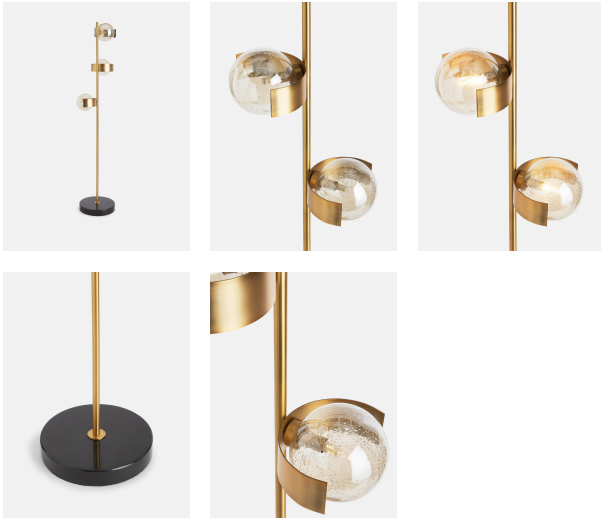

Allis Floor Lamp, Black

£595 Regular

£506 Membership

Product details

Featuring three tinted glass globes on an antique brass frame, the Allis floor lamp is our rendition of the vintage-style lighting in The Allis restaurant at White City House. A brass-plated metal frame and black marble base elevate the champagne-tinted glass globes, which feature tiny bubbles that cast shadows and create subtle texture. Also available as a chandelier style.

Floor lamp with three glass globes
Champagne-tinted globes with bubbles throughout the glass
Brass-plated metal finish
Bulb included
Requires three x G9/ 28W bulbs
Available as a chandelier style
Inspired by the lights in The Allis at White City House

Dimensions

H161 x W35 x D34cm / H63.4 x W13.8 x D13.4"

Weight

13.3kg / 29.3lbs

Details

Material: Marble, Glass and Metal

Bulb Specification

Bulb(s)Included: Yes