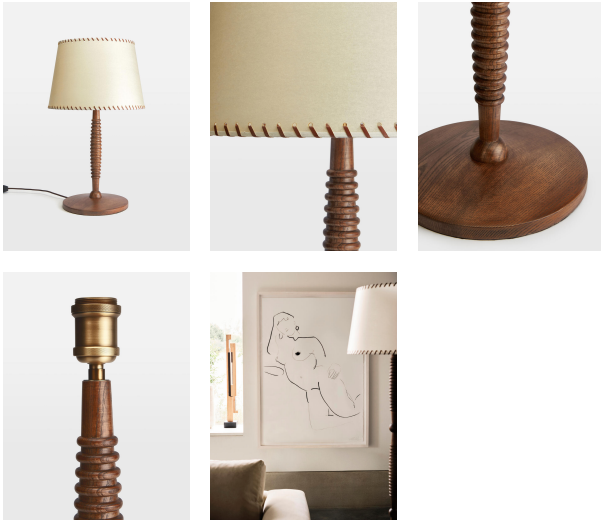

Weight

2.7kg / 6lbs