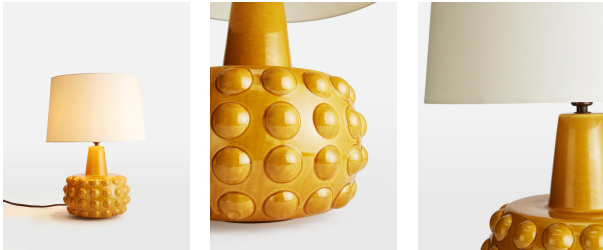

SOHO HOME

Faro Table Lamp, Mustard, Uk

£395 Regular

£336 SOHO HOME+

Available in

Green

Yellow

Cream

Product details

The Faro ceramic table lamp is handcrafted in Portugal and characterised by a short, rounded base with oversized, dotted detail. Washed with an artisanal glaze, this dimmable lamp is complete with a soft, natural linen shade. Pair two together to create an ambient glow, reminiscent of the bedroom lamps in Soho House Rome.

- Ceramic table lamp
- Dimmable
- Linen shade
- Glazed rounded base with textured dots
- Requires one x E27/ 60W bulb
- Made in Portugal
- Inspired by Soho House Rome

Dimensions

H37.5 x W26.8 x D26.8cm / H14.8 x W10.6 x D10.6"