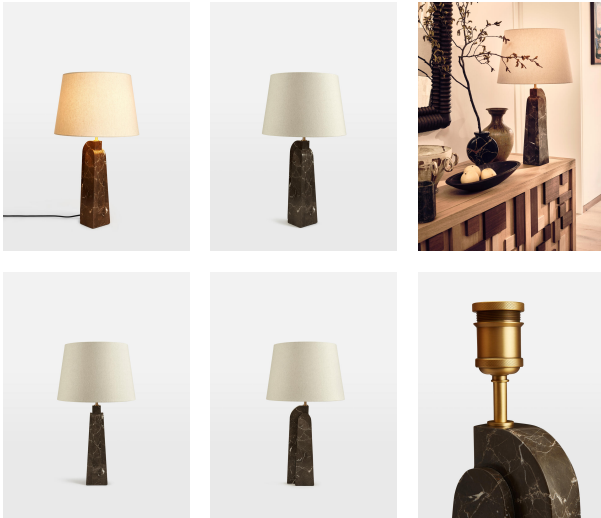

SOHO HOME

Darcy Marble Table Lamp, Brown

£495 Regular

£421 Membership

Product details

This sculptural lamp is carved from three brown marble panels with natural variations to create a truly unique base. Topped with a lined natural linen shade, the Darcy table lamp is complete with antique brass accents. Display it on a bedside table, or next to a sofa to welcome warmth and ambience into your home.

Honed solid brown marble base Carved from three marble panels Sculpted design Antique brass detail Lined natural linen shade Dimmable Each piece is unique due to natural variations in the stone Requires one x E27 / 60W max bulb Inspired by Soho House Rome

Dimensions

H68 x W38 x D38cm / H26.8 x W15 x D15"

Weight

8.7kg / 19.2lbs

Details

Material: Marble and Linen

Bulb Specification

Bulb(s)Included: No