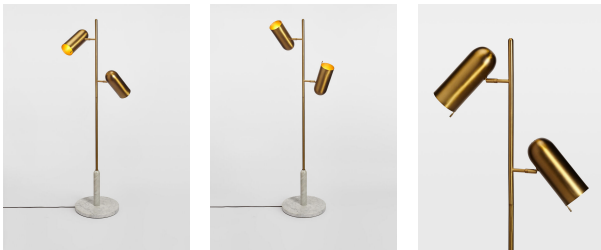

Alessia Floor Lamp, White

£450 Regular

£383 Membership

Product details

The Alessia floor lamp is ideal for creating ambient light in a bedroom, study or living room. Referencing the textures and tones of Soho House Rome, it's anchored by a Carrera marble base with an antique brass pole and angled heads, which are great for late-night reading.

- Adjustable angled heads
- Antique brass pole and heads
- Carrera marble base
- Dimmable
- Ideal for late-night reading
- Requires two x E14 Candle LED/ max 4W bulb
- Inspired by Soho House Rome
- Please note, colour differences are to be expected due to the unique, natural variations of marble

Dimensions

H150 x W36 x D36cm / H59.1 x W14.2 x D14.2"

Weight

10.8kg / 23.8lbs

Details

Materials: Brass and Marble

Bulb Specification Bulb(s) Included: No
Bulb required: 2 / E14 Candle LED / Max 4W

Assembly & Technical