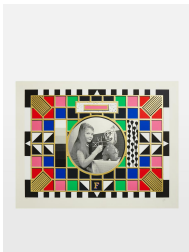

SOHO HOME

Test Card F Version Two By Archie Proudfoot

£495

Regular

£421

Membership

Product details

Archie Proudfoot revisited the instantly recognisable sign he painted for White City House, based on the iconic BBC test card. The original work, Test Card F, hangs in the lobby of our west London House and is one of the first things you see as you walk through our doors.

Dimensions

Product dimensions: H46 x W37 x D37cm / H18 x W15 x D15"

Product weight: 1kg / 2.2lbs

Packaged or boxed weight: 1kg / 2.2lbs

Details

8 Colour Screenprint with 12 carat Gold Leaf Overlay on Somerset Satin White 410gsm Paper
Please note that frame is not included.