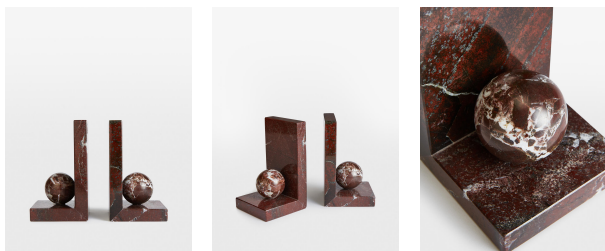

SOHO HOME

Prato Bookends

£160 Regular

£136 Membership

Product details

These heavy bookends are made from Rosso Levanto marble, recognised for its deep cherry-red tones, white veining and natural variations that make each piece entirely unique. A globe accent rests in the centre of each bookend to contrast the clean structure of the base. Use the bookends to stack and display your favourite novels, and to reference the decor seen at 180 House.

- Pair of Rosso Levanto marble bookends
- Distinctive natural veining
- Inspired by 180 House

Dimensions

Product dimensions: H10.7 x W10.7 x D10.1cm / H4.2 x W4.2 x D4"

Product weight: 2kg / 4.4lbs

Packaged or boxed dimensions: H13.6 x W20.2 x D22.2cm / H5.4 x W8 x D8.7"