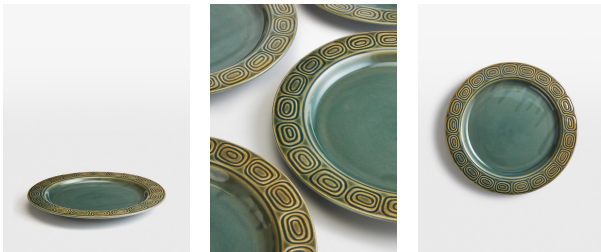

Grace Dinner Plate, Teal, Set Of Four

£30 Regular

£24 Membership

Available in

Dinner Plate, White (Set of Four), Side Plate, White (Set of Four), Cereal Bowl, White (Set of Four)

Product details

Our modern take on vintage ceramics, the Grace dinner plates are crafted from stoneware with a white clay base. Each piece is washed with a teal-green glaze and embossed with a geometric swirl pattern on the rim. Pair with other pieces from the collection, including side plates and mugs to echo the styles seen at Soho House White City.

- Grace dinner plates
- Set of four
- Teal green colourway
- Glazed finish
- White clay base
- Swirl pattern pressed into clay
- Inspired by Soho House White City

Dimensions

H3 x W28.5 x D28.5cm / H1 x W11 x D11"