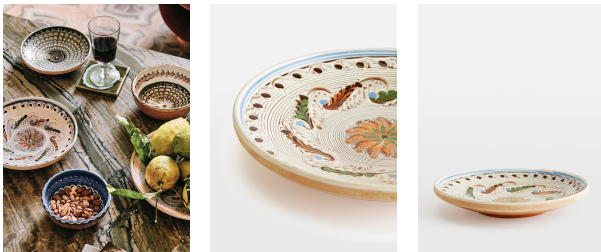

Casa De Folklore Serving Plate, Blue

£42 Regular

£36 Membership

Product details

This hand-painted serving plate is a testament to the heritage and skills of generations of Romanian artisans. Handmade from raw clay extracted from Ulmet Hil, it is decorated using an age-old Romanian painting technique for a distinctive finish. Incorporate this serving plate into your table setting to help preserve the stories and art of Romanian folklore.

Please note, due to the handmade nature of each piece, variations in pattern and colour are to be expected.

- Ceramic serving plate
- Raw clay extracted from Ulmet Hil
- Hand-painted design
- Traditional Romanian pattern and painting technique
- Made in Romania
- Each piece is entirely unique, so patterns will vary