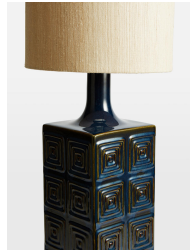

Dohara Table Lamp, Blue

£250 Regular

£213 Membership

Available in

Brown

Cream

Blue

Product details

The Dohara table lamp features a ceramic base with embossed geometric squares as a nod to mid-century styles. Spotted in White City House, the lamp is finished with a reactive glaze and a raw silk linen shade which has been woven from natural, untreated yarns for a coarse texture and elegant sheen. Perch it on a console table, or keep it bedside to create an ambience for late-night reading.

Mid-century style Raw silk linen shade woven from untreated yarns
Tone-tone colour effect base
Requires 1 E27 9W Bulb
Embossed geometric squares
Reactive glazed base
Inspired by White City House

Dimensions

H75 x W25 x D25cm / H29.5 x W9.8 x D9.8"

Weight

3.5kg / 7.7lbs

Details

Material: Brass, Wood and Ceramic

Bulb Specification

Bulb(s) Included: No

Bulb required: 1 / E27 / 9W Maximum