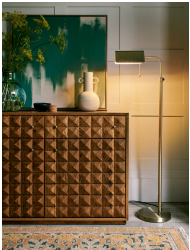

Halsted Banker's Floor Lamp

£225

Regular

£191

Membership

Product details

Our take on the traditional library or clerks' reading lamp, Halsted is height adjustable so it can be used next to a desk, beside a chair or in the corner of a room. The brass-finish shade has perforated metal ends so light is dispersed in multiple directions as well as being focussed on a single area. Halsted can be found in the bedrooms and club spaces at Soho House Chicago.

- Height adjustable floor lamp in antique brass plated steel
- Operated by a toggle switch
- Shade pivots to direct light precisely
- Requires one E27 lightbulb, maximum wattage: 25W
- Found in the bedrooms and club spaces at Soho House Chicago
- Suitable for use with the Tala Globe and Porcelain II light bulbs

Dimensions

Product dimensions: H150 x W38 x D25cm / H59.1 x W15 x D9.8"

Product weight: 5.064kg / 11.2lbs

Details

Materials: Steel, Plastic

Recommended Bulb Type: EDISON SCREW, E27 ES GLS
HALOGEN 28W OR LED 6W