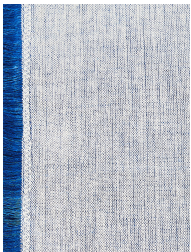

SOHO HOME

[r] Tavern Linen Napkin 55x55cm Set Of Four

£10 Regular

£8 SOHO HOME+

Product details

- Set of four classic napkins made from 100% linen from Turkey
- Natural, off white shade with a slubby feel
- Napkins finished with neat, mitred corners
- Finished to have a softer feel, but still with a classic pressed linen look
- 3.5cm border

Dimensions

Height :55 cm

Width :55 cm

Depth :1 cm

Details

Product Dimensions: L55 x W55 cm

Materials: 100% linen

Care Instructions: Machine wash- cold, mild detergent. Iron- warm. Do not bleach. Do not tumble dry. Do not dry clean.