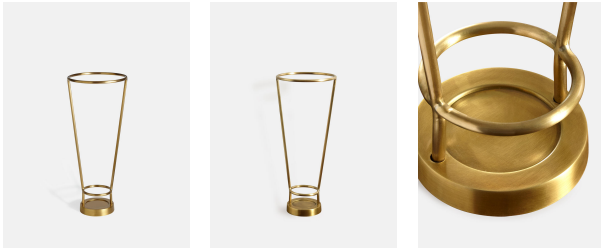

SOHO HOME

Meard Umbrella Stand, Brass

£180 Regular

£153 SOHO HOME+

Product details

- Brushed finish brass umbrella stand
- Weighty base prevents stand from tipping over when full
- Open-sided design allows umbrellas to dry faster
- Holds up to eight umbrellas
- Used in all our London Houses

Dimensions

Height :50 cm

Width :21.5 cm

Depth :21.5 cm

Details

Product Dimensions: L23cm x W23 x H51cm

Materials: Brass

Finish: Brushed Brass