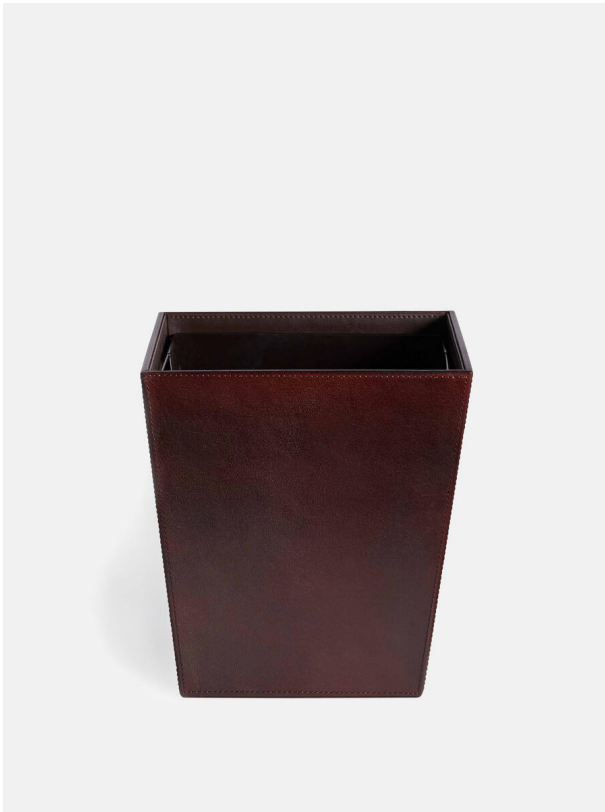

SOHO HOME

Meard Bin

£115 Regular

£98 SOHO HOME+

Product details

- Open top bin wrapped in distressed dark brown leather
- Removable dark brown metal liner with handles
- Stands in our hotel bedrooms from Istanbul to Chicago

Dimensions

H25.5 x W25.5 x D26.5cm / H10 x W10 x D10.4"

Weight

2.1kg / 4.6lbs

Details

Materials: Leather outer, metal liner

Finish: Aged brown leather

Care Instructions: Wipe with a soft, dry cloth.
Do not use abrasives or cleaners as they may damage the finish.