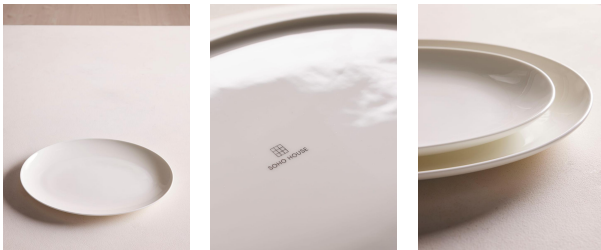

SOHO HOME

House Oval Dish, Large, Bone China, White

£32

Regular

£27

Membership

Sizes

Large, Small

Product details

- Large bone china oval serving dish
- All purpose dish suitable for serving fish and vegetables
- Bone china is extremely strong yet has a delicate look and feel
- Part of our signature House collection of tableware
- Used in all our Houses and Cecconi's restaurants