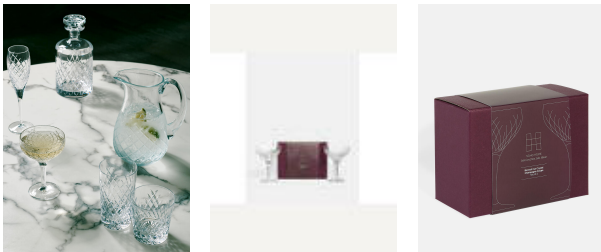

SOHO HOME

Set Of Two Barwell Cut Crystal Champagne Coupe

£76 Regular

£65 SOHO HOME+

Product details

- Set of two cut crystal champagne coupes
- Presented in a Soho Home gift box
- Crystal has a weighty feel and a highly polished brilliance
- Each piece is hand finished
- Our Barwell cut crystal is used in all our Houses
- Also available in sets of eight and twelve

Dimensions

Height :13.9 cm

Width :9.7 cm

Depth :9.7 cm

Details

Product Dimensions: D9.5 x W9.5 x H13.9cm

Box Dimensions:

Product Weight: 460g