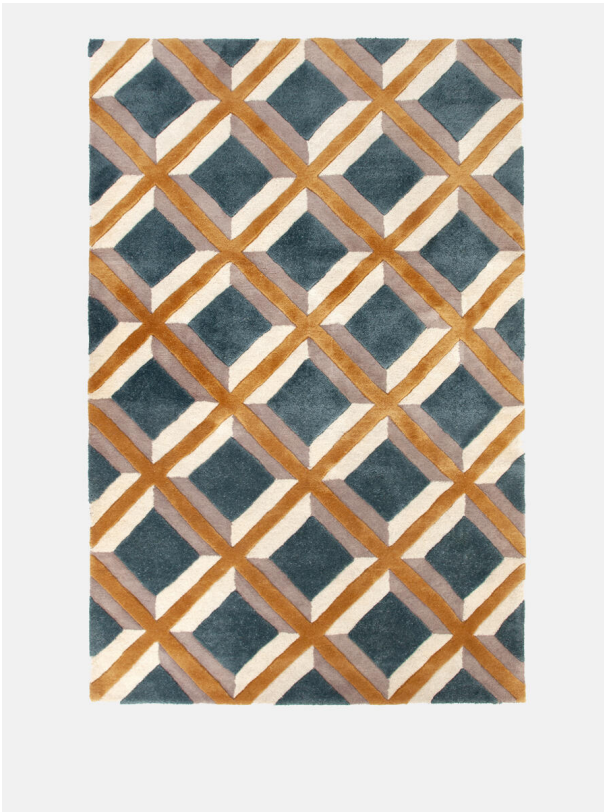

SOHO HOME

Jordaan Rug 120 X 180 Cm

£450 Regular

£383 SOHO HOME+

Sizes

120 x 180cm, 240 x 300cm, 240 x 340cm, 250 x 250cm

Product details

- Wool rug with geometric woven design
- Contrasting high and low pile gives a three dimensional texture
- Handtufted with handspun wool
- Seen in the Tiny bedrooms at Soho House Amsterdam

Dimensions

Height :120 cm

Width :180 cm

Depth :2 cm

Details

Dimensions: 120 x 180cm / 47" x 71"

Fabric: 100% wool, cotton backing

Care Instructions: Vacuum your rug on a low-power setting and avoid using the brush. Remove liquid spills immediately by blotting with a clean, un-dyed cloth. The oil in the wool naturally repels dirt but professional rug cleaning is recommended for hard-to-remove stains. Avoid exposing your rug to direct or continuous sunlight. Use with rug underlay and with rug protectors under legs of heavy furniture. Do not pull loose ends, cut them with scissors and tuck them back into the rug's weave to prevent fraying. Turn your rug around occasionally to equalise wear.