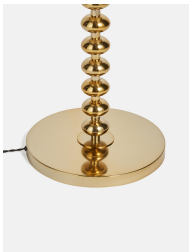

SOHO HOME

Lucas Floor Light

£95 Regular

£76 SOHO HOME+

Product details

You'll find similar floor lamps to the Lucas in the bedrooms at Soho House Barcelona. With its simple linen drum shade and striking bronze base it will make a quietly impactful statement in any room.

- Floor lamp with bronze base
- Off white linen shade
- Vintage style twisted fabric cable
- Pair with Tala E27 bulb
- Inspired by the floor lamps at Soho House Barcelona

Dimensions

Height :157 cm

Width :49 cm

Depth :45 cm

Details

Dimensions: H157 x D45cm

Shade: H27 x D45cm

Base: 135 x D30cm

Materials: Iron and linen

Bulb Type: Edison Screw, E27 60W (Halogen 42W, LED 10W)

Number of Bulbs Required: 1

Self Assembly: Yes

Adjustable: No

Dimmable: No

Care Instructions: Clean with a soft dry cloth only. Do not use polishing agents, harsh chemicals or abrasive cleaners as they may damage the finish. Always switch off the electricity supply before cleaning.

Cable Length: 180cm

Electrician Required: No