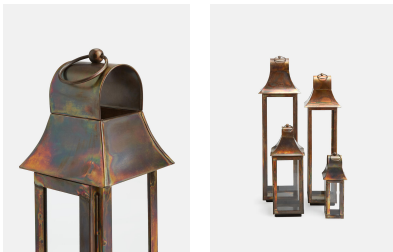

## Burnished Copper Lantern, Extra Small

£52 Regular

£44 Membership

### Product details

- Extra small burnished copper lantern
- Suitable for outdoor and indoor use
- Distressed finish makes each lantern unique
- Use with a 5cm by 11cm pillar candle
- Used on the roof at Soho House Barcelona

### Dimensions

Product dimensions: H38 x W10 x D10cm / H15 x W3.9 x D3.9"

Product weight: 2.72kg / 6lbs