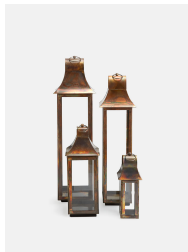

Burnished Copper Lantern, Extra Small

£52 Regular

£44 Membership

Product details

- Extra small burnished copper lantern
- Suitable for outdoor and indoor use
- Distressed finish makes each lantern unique
- Use with a 5cm by 11cm pillar candle
- Used on the roof at Soho House Barcelona

Dimensions

Product dimensions: H38 x W10 x D10cm / H15 x W3.9 x D3.9"

Product weight: 2.72kg / 6lbs

Details

Materials: Copper and glass

Care Instructions: When lantern is cold wipe with a damp, soft cloth. Make sure nothing abrasive is used on the metal or glass surface. Dry thoroughly after cleaning. Lantern is designed to be free standing and not to be hung. Only use the recommended candle specified for the lantern and only use one candle at a time. After outdoor use we recommend storing your lantern inside and not leaving it outside for long periods.