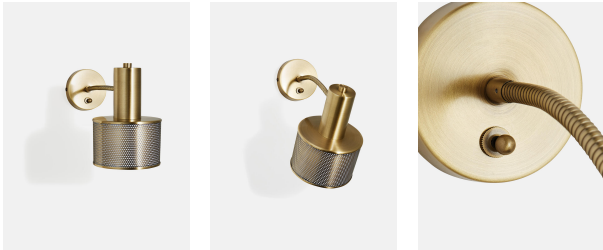

SOHO HOME

Tennant Wall Lamp

£145 Regular

£123 SOHO HOME+

Product details

Soho House Design's Daisy Bere says 'The Tennant was inspired by a comment that Nick Jones made - he wanted it to look like a microphone, as a nod to White City House's BBC heritage. It's also inspired by French industrial design.'

Perforations in the polished brass shade allow more light through, giving an ambient glow as well as directional light to read by. Try it on either side of a bed in the style of White City House.

- Adjustable wall light with perforated shade
- Mid-Century design and modern functionality
- Polished brass finish
- Inspired by the lights in the bedrooms at White City House

Dimensions

Height :18.5 cm

Width :26 cm

Depth :13 cm

Details

Dimensions: H18 x W32 x D13cm

Shade: D13 x H8.5

Materials: Steel

Bulb Type: EDISON SCREW, E14 25W MAX

Number of Bulbs Required: 1

Self Assembly: Yes

Adjustable: Yes

Dimmable: No

Electrician Required? Yes

Care Instructions: Clean with a soft dry cloth only. Do not use polishing agents, harsh chemicals or abrasive cleaners as they may damage the finish. Always switch off the electricity supply before cleaning.