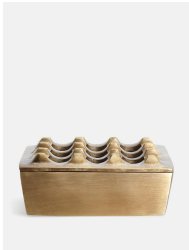

SOHO HOME

House Square Ashtray

£45 Regular

£38 SOHO HOME+

Product details

- Square brass ashtray with lid
- Antique brass finish
- Inspired by a vintage '70s design
- Used on the terraces throughout the Houses from London to Amsterdam

Dimensions

Height :4.5 cm

Width :10.5 cm

Depth :10.5 cm

Weight :0.495 kg

Details

Dimensions: H5 x W11 x D11cm

Material: Brass

Care Instructions: Clean with a damp cloth