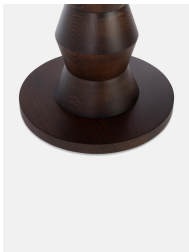

## Corbett 2 Seater Round Dining Table

£995 Regular

£796 SOHO HOME+

### Product details

- Round dining table in solid ash wood
- Seats two
- Turned pedestal base with three faceted sections
- Dark stained finish
- Made in Italy
- Inspired by the dining tables in White City House

### Dimensions

Height :75 cm

Width :85 cm

Depth :85 cm