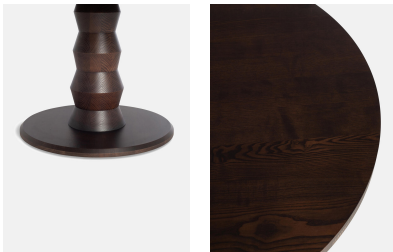

SOHO HOME

Corbett 4 Seater Round Dining Table

£1,295 Regular

£1,036 SOHO HOME+

Product details

- Round dining table in solid ash wood
- Seats four
- Turned pedestal base with three faceted sections
- Dark stained finish
- Made in Italy
- Inspired by the dining tables in White City House

Dimensions

Height :75 cm

Width :132 cm

Depth :132 cm

Details

Dimensions: H75 x D132cm

Material: Solid ash

Care Instructions: This furniture is designed for indoor use only. Do not place furniture too close to a heat source. Direct and long exposure to sunlight is not recommended. Avoid placing hot or frozen objects directly on the surface, always use protective gear. Do not place furniture in rooms with high humidity or extreme temperatures. Any leakage on the surface shall be wiped using a clean dry or moistened cloth (only with clean water). In order to maintain their shine, our products have to be polished occasionally with a good quality natural wax for furniture, using a soft dry cloth.