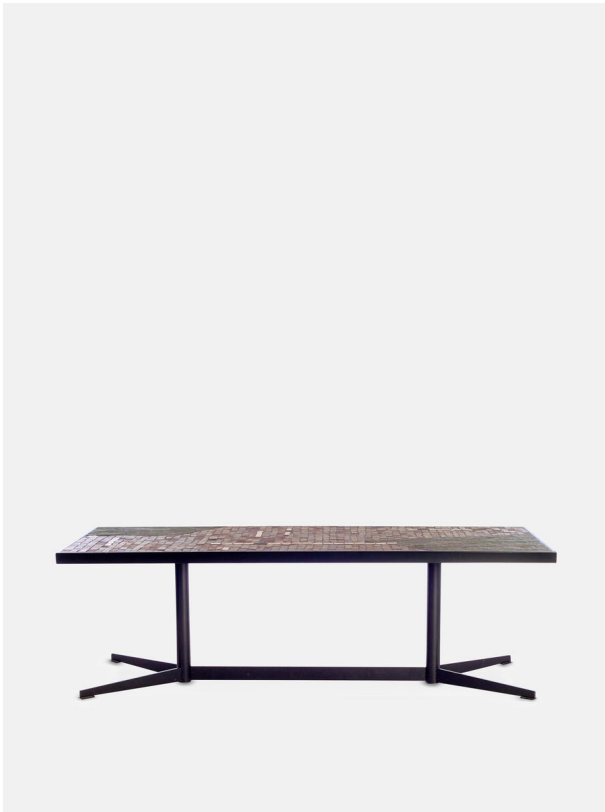

SOHO HOME

Helios Mosaic Table Bronze

£1,140 Regular

£969 SOHO HOME+

Product details

- Coffee table with ceramic mosaic inlay top
- Abstract geometric design
- Handcrafted by artisans in Europe
- Black powder coated steel base
- Dark stained timber frame
- Inspired by a vintage coffee table on the 8th floor at White City House

Dimensions

Height :41 cm
Width :126 cm
Depth :47 cm

Details

Dimensions: H43 x W126.5 x D48cm
Materials: Ceramic
Care Instructions: wipe clean