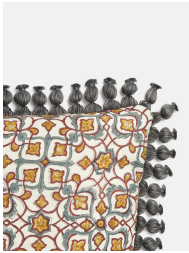

SOHO HOME

Priya Cushion

£95 Regular

£81 SOHO HOME+

Product details

- Square block printed cushion
- Blue, red and mustard yellow design on a cream linen base
- Hand block printed in Jaipur by skilled craftspeople
- Complimented with a dark grey and blue toned knotted trim
- As seen in Soho House Mumbai

Dimensions

Height :50 cm

Width :50 cm

Depth :5 cm

Details

Dimensions: 50 x 50cm

Material: 100% Linen

Care Instructions: Spot clean only