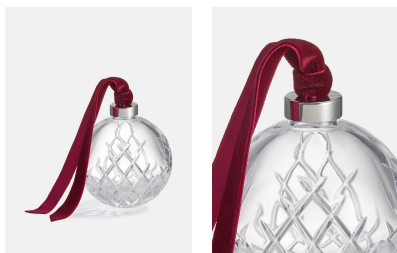

## Barwell Crystal Decoration

£65 Regular

£55 SOHO HOME+

### Product details

- Crystal decoration with cut Barwell diamond pattern
- Crystal has a weighty feel and a highly polished brilliance
- Purple velvet ribbon and silver-finish hanging loop
- Presented in a Soho Home gift box
- Inspired by the Barwell crystal glassware used in all our Houses

### Dimensions

Height :10 cm

Width :8 cm

Depth :8 cm

### Details

Dimensions: D7.5cm

Weight: 245g

Material: 24% lead crystal

Care Instructions: Handwash only.