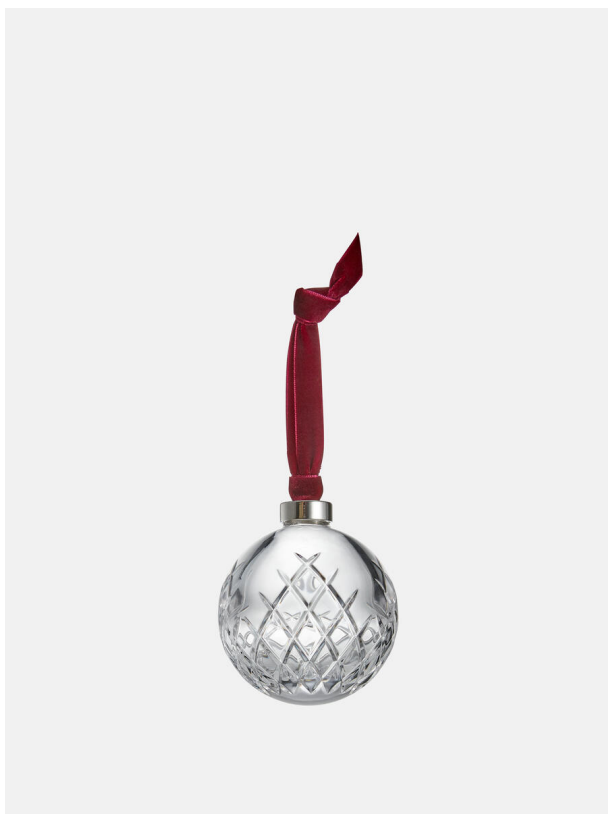

## Barwell Crystal Decoration

£65 Regular

£55 SOHO HOME+

### Product details

- Crystal decoration with cut Barwell diamond pattern
- Crystal has a weighty feel and a highly polished brilliance
- Purple velvet ribbon and silver-finish hanging loop
- Presented in a Soho Home gift box
- Inspired by the Barwell crystal glassware used in all our Houses

### Dimensions

Height :10 cm

Width :8 cm

Depth :8 cm

### Details

Dimensions: D7.5cm

Weight: 245g

Material: 24% lead crystal

Care Instructions: Handwash only.