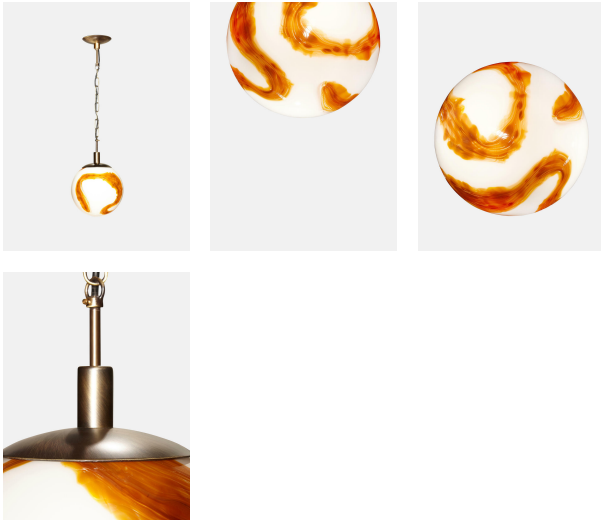

### Product details

- Pendant light with Murano glass globe
- Mouth-blown white and amber swirls
- Antique brass finish chain and fittings
- Hand made using traditional techniques by skilled artisans in Venice
- Inspired by Murano lights seen in our Houses worldwide

### Dimensions

Height :95 cm

Width :35 cm

Depth :35 cm

### Details

Dimensions: H85 x W35 x D35cm

Material: Murano Glass, polished brass

Number of bulbs required: 8

Bulb type: E27

Self Assembly: Yes

Adjustable: Yes (max length 50cm / min length 10cm)

Dimmer switch suitable: Yes