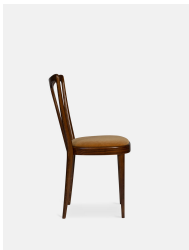

### Product details

- Mid Century style dining chair with upholstered seat
- Curved seat back
- Solid beech wood frame
- Seat upholstered in mohair
- Inspired by the chairs at White City House

### Dimensions

Height :92.5 cm

Width :42.5 cm

Depth :42.5 cm

### Details

Dimensions: H92.5 x W42.5cm

Seat Depth: 43cm

Seat Height: 50cm

Fabric: Mohair

Frame: Beech

Seat: Fixed

Assembly Required? No