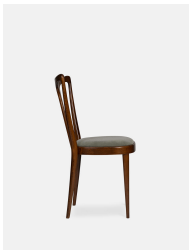

SOHO HOME

Pair Of Floyd Dining Chairs, Sage Mohair

£910 Regular

£774 SOHO HOME+

Available in

Ink

Mustard

Ochre

Orange

Sage

Product details

- Mid Century style dining chair with upholstered seat
- Curved seat back
- Solid beech wood frame
- Seat upholstered in mohair
- Inspired by the chairs at White City House

Dimensions

Height :92.5 cm

Width :42.5 cm

Depth :42.5 cm

Details

Dimensions: H92.5 x W42.5cm

Seat Depth: 43cm

Seat Height: 50cm

Fabric: Mohair