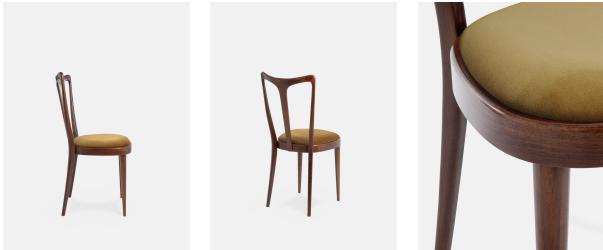

SOHO HOME

Pair Of Floyd Dining Chairs, Ochre Velvet

£795 Regular

£676 SOHO HOME+

Available in

Ink

Mustard

Ochre

Orange

Sage

Product details

- Mid Century style dining chair with upholstered seat
- Curved seat back
- Solid beech wood frame
- Seat upholstered in velvet
- Inspired by the chairs at White City House

Dimensions

Height :92.5 cm

Width :42.5 cm

Depth :42.5 cm

Details

Dimensions: H92.5 x W42.5cm

Seat Depth: 43cm

Seat Height: 50cm

Fabric: Mohair