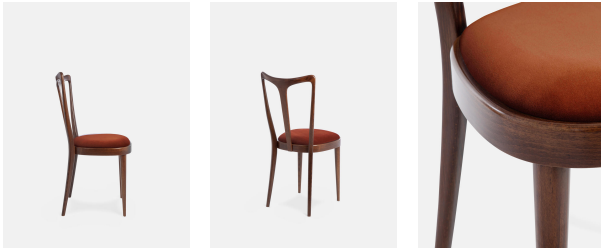

SOHO HOME

Pair Of Floyd Dining Chairs, Orange Velvet

£795 Regular

£676 SOHO HOME+

Available in

Ink

Mustard

Ochre

Orange

Sage

Product details

- Mid Century style dining chair with upholstered seat
- Curved seat back
- Solid beech wood frame
- Seat upholstered in velvet
- Inspired by the chairs at White City House

Dimensions

Height :92.5 cm

Width :42.5 cm

Depth :42.5 cm

Details

Dimensions: H92.5 x W42.5cm

Seat Depth: 43cm

Seat Height: 50cm

Fabric: Mohair